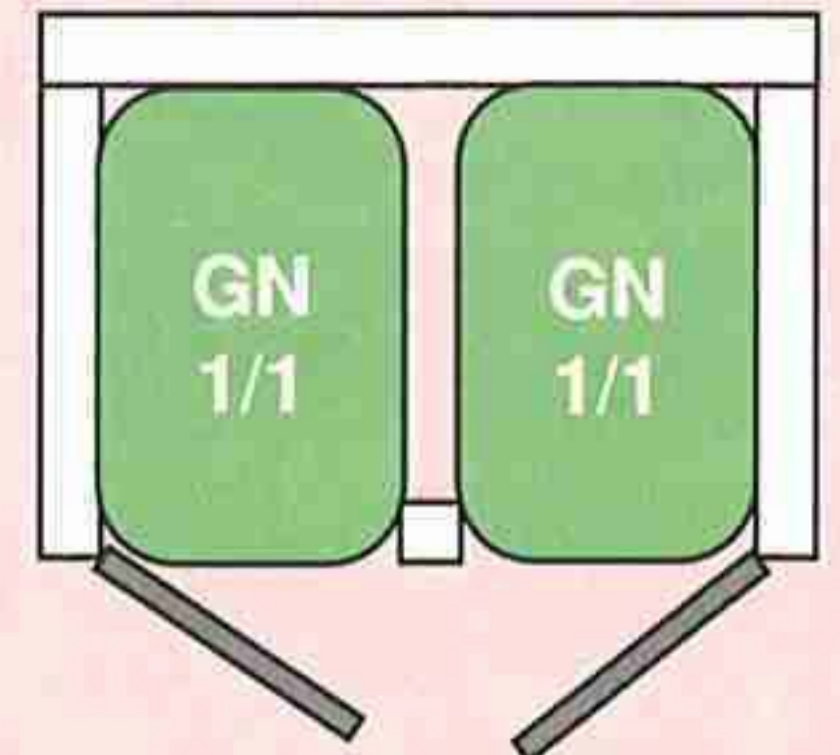

RANGE

*One cavity trolley: NAVIS 1/1 2/1
Double cavity trolley: NAVIS 2 X 1/1 2X 2/1
All dimensions :
GASTRONORM / EURONORM / 600 X 400
Isotherm or SNOW-FRESH
That line can be customized to any specific need.*

Navis

Chariot NAVIS 6/4 pour cagettes
 Chariot NAVIS 1/1 - 13 X 85 - 1porte
 Chariot Navis 1/1 - 16 x 85 - 1porte

NAVIS6/4 for baskets
 NAVIS 1/1 - 13 x 85 - 1 door
 NAVIS 1/1 - 16 x 85 - 1 door

Chariot NAVIS 2 x 1/1 - 16 x 85 - 2 portes
 Chariot NAVIS 2 x 1/1 - 10 x 100 - 2 portes