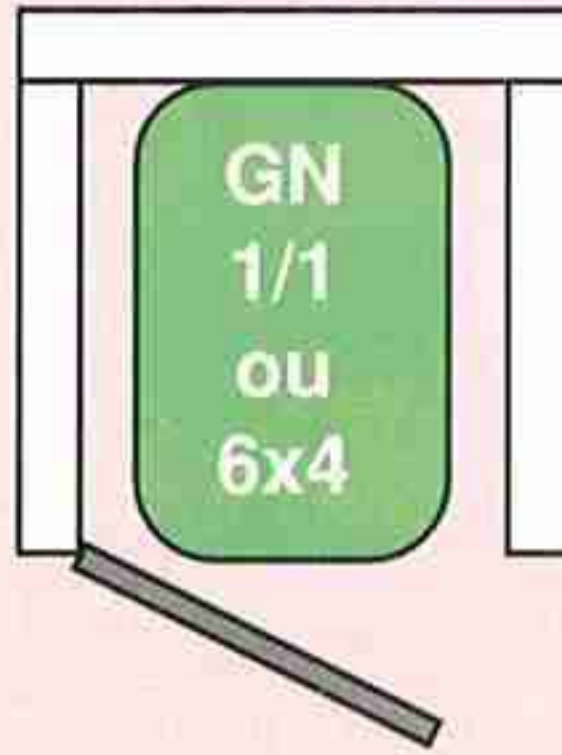

Navis

Chariot NAVIS 6/4 pour cagettes
Chariot NAVIS 1/1 - 13 X 85 - 1porte
Chariot Navis 1/1 - 16 x 85 - 1porte